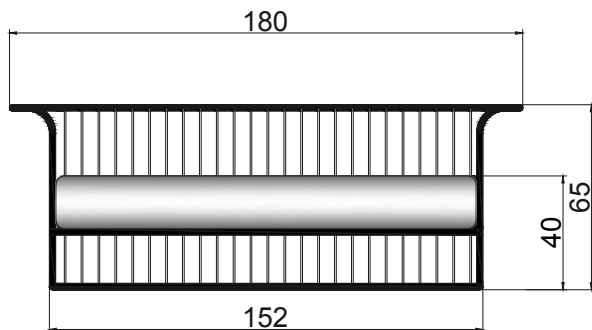

DIVANO 180

E04/180G

Struttura/Structure:
Metallo verniciato Bronzo
+ Corda Grigia / Bronze
painted metal + Grey Rope

E04/180V

Struttura/Structure:
Ferro verniciato Bronzo +
Corda Verde / Bronze painted
iron + Green Rope