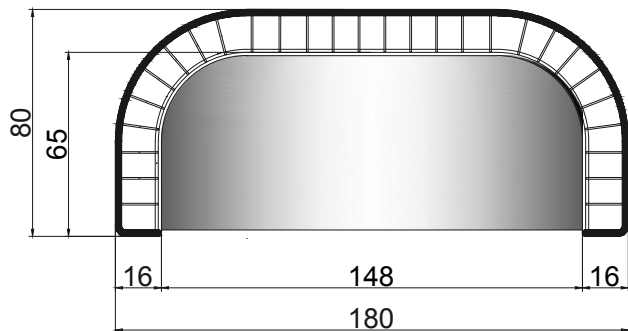

DIVANO 180

E04/180G

Struttura/Structure:
Metallo verniciato Bronzo
+ Corda Grigia / Bronze
painted metal + Grey Rope

E04/180V

Struttura/Structure:
Ferro verniciato Bronzo +
Corda Verde / Bronze painted
iron + Green Rope